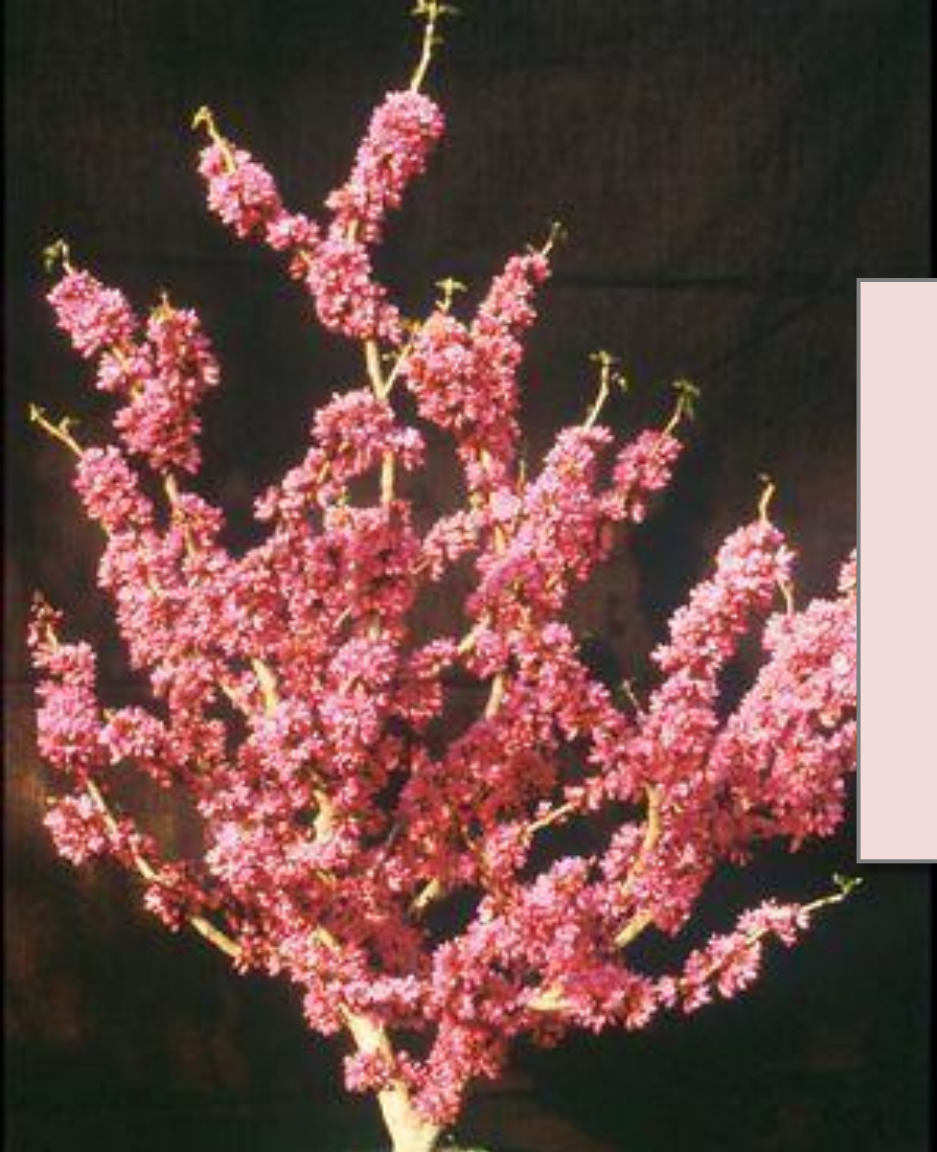

Don Egolf Redbud

- Compact Growth Habit with NO Seed Pods
- Magnificent Flower Display with Limbs Fully Covered With Flowers
- Pink-Mauve Blooms
- Growth: 9-10 FT. TALL AND 10-12 FT. WIDE